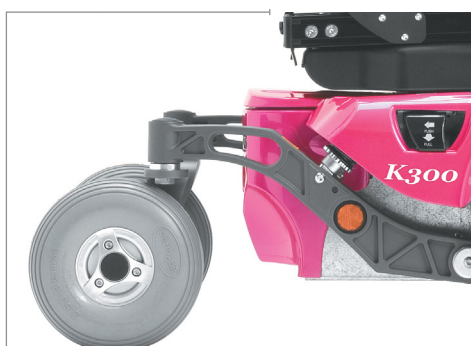

permobil

Ready Set
Roll!

K300
PS Jr.

Powerful Suspension

Provides a smoother ride, even over rough terrain, to help you handle the adventures ahead.

Highly Configurable

Allows you to maintain proper positioning as you grow.

Multi-Motion Armrest

Perfectly positioned armrest with unique rotation and flip back movements that allow for easier transfers.

Colour Options

Volcano Red

Pop Star Pink

Cobalt Blue

Purple Rain

Phantom Gray

Onyx Black

Additional Hub Colour Options

Chili Pepper Red

Titan Blue

Extreme Yellow

Vintage Wine

Crystal Blue

Specifications

Maximum User Weight	75 kg
Maximum Speed	8 km/h or 10 km/h
Range	25 km
Base Width	24"
Base Length	40"
Minimum Turning Radius	25"
Ground Clearance	3"
Recommended Battery Type	Group 34
Weight Including Batteries	123.3 kg
Drive Electronics	90A R-Net
Maximum Slope	10° up, 6° down ¹
Seat-to-Floor Height	16.5" (elevator) 16.5", 17.25", 18" (seat tube)